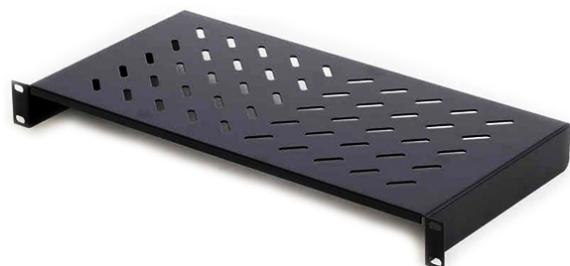

BACK BY POPULAR DEMAND

GROVE WALL CABINET PACKAGES

**GREAT DEALS ON GROVE WALL CABINET SUPPLIED WITH
1 x 1RU 250MM CANTILEVER SHELF & 1 x 6WAY 10AMP HORIZONTAL PDU**

6RU 350mm Deep Wall Cabinet - $185.00ea + GST
Cabinet 330mmH x 540mmW x 350mmD = Part# **6RU350MMPKG**

6RU 500mm Deep Wall Cabinet - $212.00ea + GST
Cabinet 330mmH x 540mmW x 500mmD = Part# **6RU500MMPKG**

9RU 500mm Deep Wall Cabinet - $215.00ea + GST
Cabinet 463mmH x 540mmW x 500mmD = Part# **9RU500MMPKG**

9RU 600mm Deep Wall Cabinet - $218.00ea + GST
Cabinet 463mmH x 540mmW x 600mmD = Part# **9RU600MMPKG**

12RU 500mm Deep Wall Cabinet - $223.00ea + GST
Cabinet 596mmH x 540mmW x 500mmD = Part# **12RU500MMPKG**

12RU 600mm Deep Wall Cabinet - $235.00ea + GST
Cabinet 596mmH x 540mmW x 600mmD = Part# **12RU600MMPKG**

18RU 500mm Deep Wall Cabinet - $258.00ea + GST
Cabinet 863mmH x 540mmW x 500mmD = Part# **18RU500MMPKG**

18RU 600mm Deep Wall Cabinet - $275.00ea + GST
Cabinet 863mmH x 540mmW x 600mmD = Part# **18RU600MMPKG**

PRICE INCLUDES DELIVERY ANYWHERE WITHIN PERTH METRO AREA **GROUND FLOOR ONLY**

FOR ENQUIRIES PLEASE CONTACT AEE BRANCHES SALES TEAMS VIA PHONE OR EMAIL:

Grove Communication Supplies Pty Ltd

Technical Support: 1300 732 254

Web: www.grovecoms.net.au

Grove Perth Office: 8 Port Kembla Drive, Bibra Lake WA 6163 -

Email: saleswa@grovecoms.net.au

WA Master Distributor: Advanced Electrical Equipment

Malaga: (08) 62405200 / Welshpool: (08) 9356 7944

Osborne Park: (08) 9445 1711 / Bunbury: (08) 9726 0222