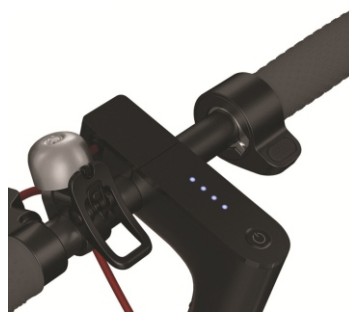

## JOEY

**SC-06-B**

### Feature:

- Foldable electric scooter
- Cost efficient, durable and portable mode of transportation.
- Up to 25km/h speed Up to 30km range with battery fully charged
- Button start Horn Front headlight Rear light and rear brake light
- LCD Display - (Speed/Battery Level/Kms Travelled)
- Waterproof: IP65 rated
- One year warranty

### Specifications:

- Power: 350W Colour: Black
- Battery: Lithium Battery 36V/10AH Charging Time: 3-4 Hours
- Motor driven: Front wheel drive
- Brake system: Rear disc brake
- Material: Aluminium+Iron
- Tyre size: 8.5 inch solid tires
- Max speed: 25km/h Max Loading Weight:100 kgs
- NW/GW: 12.50kgs / 15 kgs Scooter Size: 1080mm x 430mm x 1140mm
- Fold size: 1080mm x 490mm x 430mm
- Package size: 1270mm x 190mm x 540mm